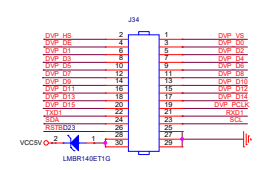

Divimath			
File	Block diagram		
Doc	Document Number	DM5681EVB_CF096	Rev
C			1.0
Date	Thursday, April 16, 2015	Sheet	1 of 1

Divimath			
File	AD9361		
Doc	Document Number	DMS961EVB_QFN96	Rev 1.0
Date	Thursday, April 16, 2015	Sheet	2 of 7