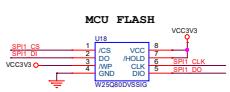

Divimath			
File	Block diagram		
Doc	Document Number	DM5681EVB_CF096	Rev
C			1.0
Date	Thursday, April 16, 2015	Sheet	1 of 1

Divimath			
File	AD9361		
Doc	Document Number	DMS961EVB_QFN96	Rev 1.0
Date	Thursday, April 16, 2015	Sheet	2 of 7