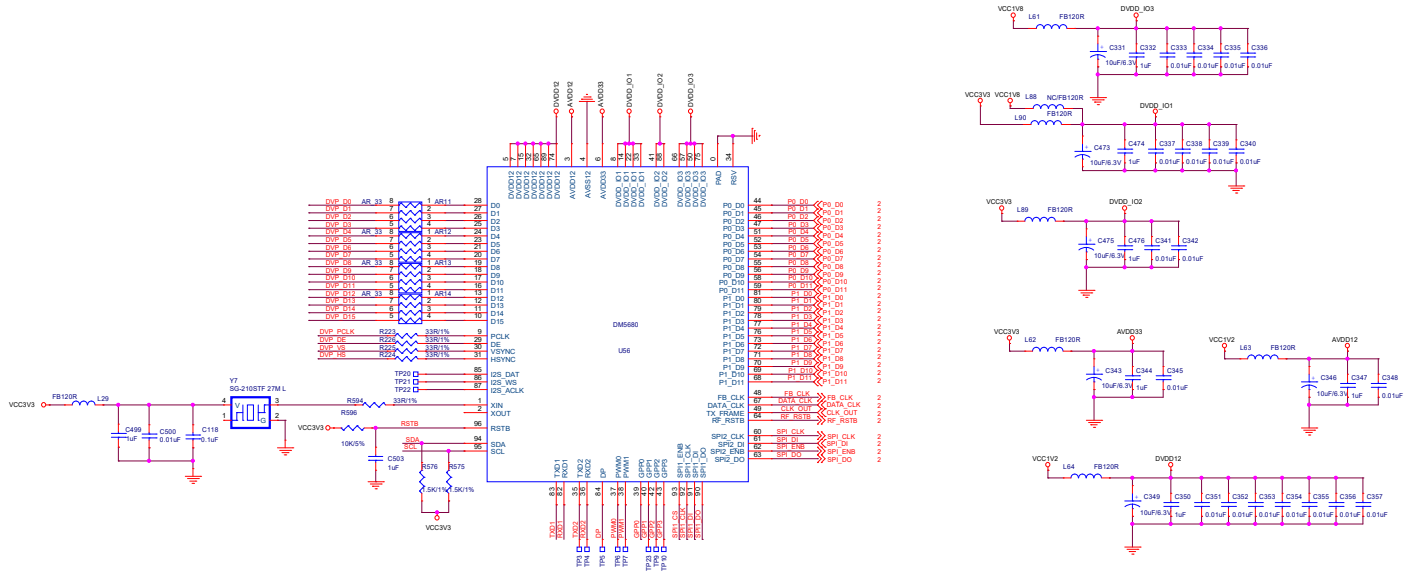

Divimath			
File	Block diagram		
Doc	Document Number	DM5681EVB_CF096	Rev
C			1.0
Date	Thursday, April 16, 2015	Sheet	1 of 1

Divimath			
File	AD9361		
Doc	Document Number	DMS961EVB_QFN96	Rev 1.0
Date	Thursday, April 16, 2015	Sheet	2 of 7

Divimath		
File	DM5680	
Doc	Document Number	DM5681EV8_QFN96
Rev		1.0
Date	Wednesday, April 24, 2019	Sheet 3 of 7

<b>Divimath</b>	
File:	<b>POWER</b>
Doc ID:	Document Number: <b>DMS961EVB_QFN96</b>
Rev:	1.0
Date:	Thursday, April 16, 2015
Sheet:	8 of 7